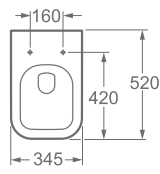

## DITTE ONE-PIECE TOILET

**34.5 x 66 x 40/85 cm** 4/6 l flush, hidden fastening, S trap, **option:** P trap toilet inlet pipe, seat

**Seat:**

**OPTIONS**

**SOFT CLOSE SEAT**

**DITTE S - TOILET INLET PIPE**  
converter module for P trap  
(for floor mounted and one-  
piece toilettes)