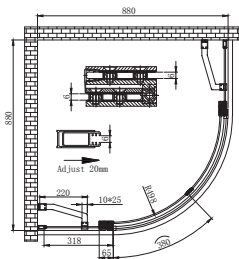

## CLYDE<sup>120</sup>

SHOWER CABIN

120 x 90 x 200 cm

stainless steel bracket, 8 mm safety glass, glossy aluminum profile, sliding door, concealed hinge, left/right side

polished aluminum frame

aluminum handle