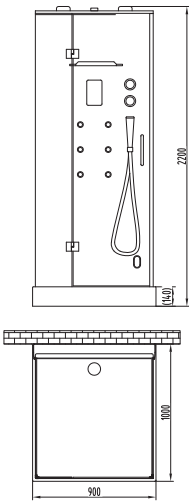

# ARCADE

STEAM CABIN

90 x 100 x 220 cm

8 mm safety glass, hinged door, steam generator/automatic cleaning function, ventilation fan, thermometer, sensor, ozone disinfection, white acrylic seat, toilet shelf, touch control digital trolley, tropical sprinkler, handpiece, 6 jets back massage system, interior lighting (2pcs) built-in FM radio, adjustable straight wall (no corner cabin), right/left side