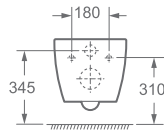

# DITTE FLOOR MOUNT BIDET

NEW

10-year  
WARRANTY ON  
THE CERAMIC

34.5 x 52 x 40 cm

hidden fastening, without faucet

Hidden  
fastening

**OPTIONS**

**SOFT CLOSE SEAT**