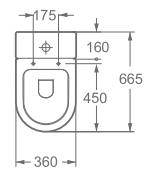

CLEMENT ONE-PIECE TOILET

NEW **10**-year WARRANTY ON THE CERAMIC

36 x 66.5 x 40/83.5 cm S trap, 4/6 l flush, Hidden fastening

Dual Flush
4/6 l

Hidden fastening

Seat:

Slim seat

Quick release

Soft close