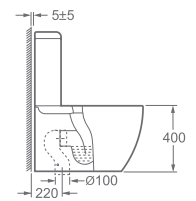

# CLEMENT WALL-MOUNTED BIDET

NEW

10-year  
WARRANTY ON  
THE CERAMIC

36 × 53 × 32.5 cm

hidden fastening, without seat

Hidden  
fastening