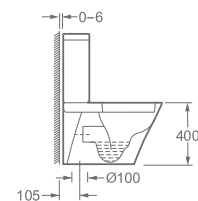

CLEMENT ONE-PIECE TOILET

NEW **10**-year WARRANTY ON THE CERAMIC

36 x 66.5 x 40/83.5 cm S trap, 4/6 l flush, Hidden fastening

Dual Flush
4/6 l

Hidden fastening

Seat:

Slim seat

Quick release

Soft close