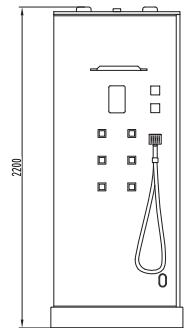

MONZA

STEAM CABIN

120 x 90 x 220 cm

8 mm thick safety glass, sliding door, steam/automatic cleaning function, ventilation fan, thermometer sensor, ozone disinfection, acrylic seat, shower bath shelf, touchscreen digital controller, tropical shower, handpiece, 6 nozzle back massage system, ceiling lighting (2 pcs) built-in FM radio, left/right side

* water softener recommended