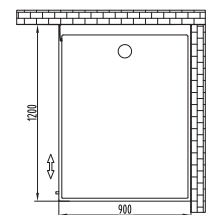

MONZA

STEAM CABIN

120 x 90 x 220 cm

8 mm thick safety glass, sliding door, steam/automatic cleaning function, ventilation fan, thermometer sensor, ozone disinfection, acrylic seat, shower bath shelf, touchscreen digital controller, tropical shower, handpiece, 6 nozzle back massage system, ceiling lighting (2 pcs) built-in FM radio, left/right side

* water softener recommended