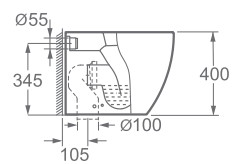

## DITTE ONE-PIECE TOILET

**34.5 x 66 x 40/85 cm** 4/6 l flush, hidden fastening, S trap, **option:** P trap toilet inlet pipe, seat

**Seat:**

**OPTIONS**

**SOFT CLOSE SEAT**

**DITTE S - TOILET INLET PIPE**  
converter module for P trap  
(for floor mounted and one-  
piece toilettes)