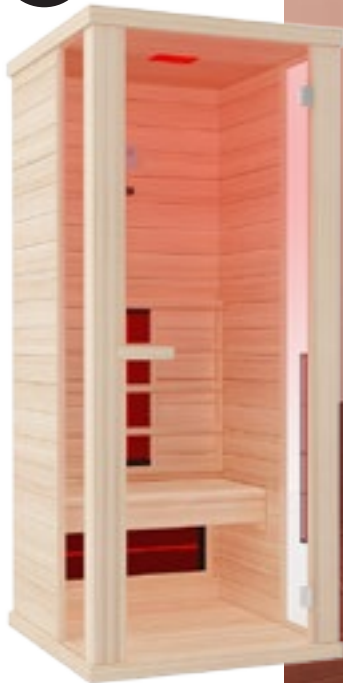

NEW!

Bluetooth Receiver with USB and SD card inputs! Connect your phone or tablet via Bluetooth to listen to your favourite music while relaxing in your sauna.

NEW

HELIOS HEMLOCK

REDLIGHT™ INFRA SAUNA

82.8x100.7x194 cm

Infrared sauna for 1 person, Indoor use, Material: Canadian Hemlock (horizontal wood), 6 mm smoke colour tempered glass door and side panels, RGB chromotherapy LED lighting, **Bluetooth Receiver (music playback)**, 2 pcs of speakers, ventilation (with slider), 4 pcs of energy-efficient RedLight™ heaters: 1.65 kW (Back-350W, front-2 x 400W, calves-500W)

HELIOS

REDLIGHT™ INFRA SAUNA

85 × 90 × 210 cm

Infrared sauna for 1 person, Indoor use, Material: lump-free red cedar wood, 6 mm smoke colour tempered glass door and side panels, computer control, 5 pcs of energy-efficient RedLight™ heaters: 1.7 kW/230V, RGB chromotherapy LED lighting, Built-in FM radio with AUX/USB input, Fan, **Bluetooth Receiver with USB and SD card inputs**