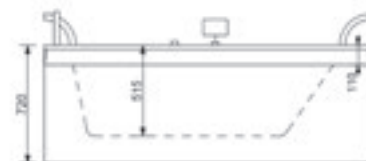

## OPTIONS

Front acrylic skirt

Side acrylic skirt

Acrylic frame black/white

Pillow 2 pcs

CUBIC SLIM/EXTRA faucet

Exclusive chromotherapy lighting for E-Plus™ and E-Drive™ TOUCH

Nanotechnology surface treatment