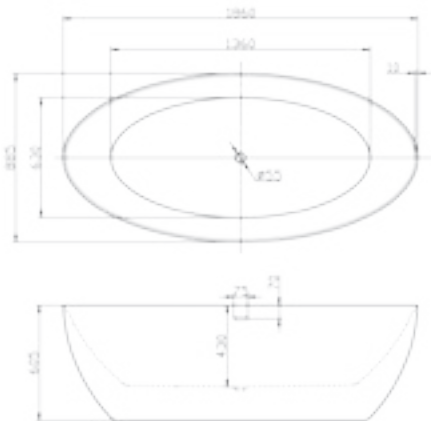

OVAL 186 × 88.5 × 60.5 cm

Double-walled, dirt-proof acrylic tub body
Thickness of the acrylic layer: 4-5 mm
Drain and overflow

Double-walled framework:
Thanks to the massive 2-layer construction, no heavy steel supporting framework is needed, therefore the tub can be installed on statically critical slabs as well.

*the price does not include the faucet