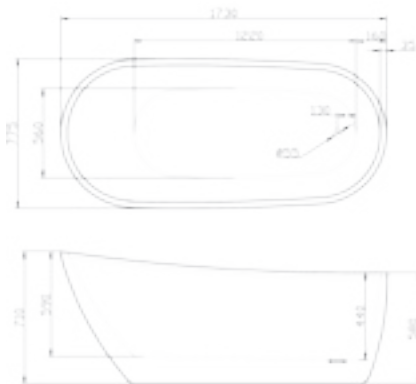

SIERRA 173 × 77,5 × 71 cm

Double-walled, dirt-proof acrylic tub body
Thickness of the acrylic layer: 4-5 mm
Drain and overflow

Double-walled framework:
Thanks to the massive 2-layer construction, no heavy steel supporting framework is needed, therefore the tub can be installed on statically critical slabs as well.

*the price does not include the faucet