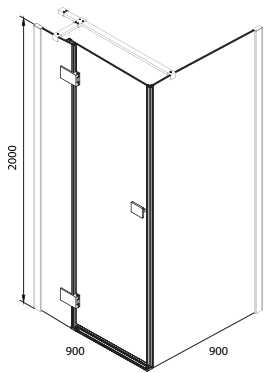

# CLYDE<sup>90</sup>

SHOWER CABIN

90 x 90 x 200 cm

stainless steel bracket, 8 mm safety glass, glossy aluminum profile, sliding door, concealed hinge, left/right side

concealed hinge

stainless steel bracket