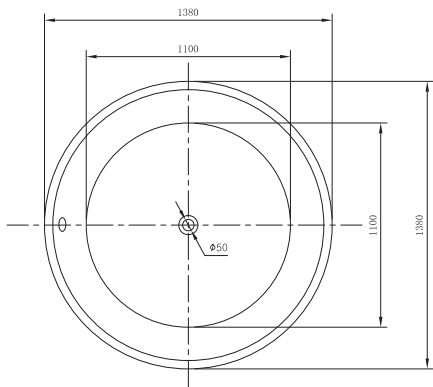

GLORIA 138 × 58 cm

NEW

Double-walled, dirt-proof acrylic tub body
Thickness of the acrylic layer: 4-5 mm
Drain and overflow

Double-walled framework:
Thanks to the massive 2-layer construction, no heavy steel supporting framework is needed, therefore the tub can be installed on statically critical slabs as well.
*the price does not include the faucet