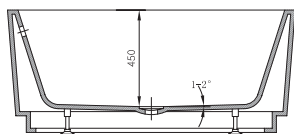

GLORIA 138 × 58 cm

NEW

Double-walled, dirt-proof acrylic tub body
Thickness of the acrylic layer: 4-5 mm
Drain and overflow

Double-walled framework:
Thanks to the massive 2-layer construction, no heavy steel supporting framework is needed, therefore the tub can be installed on statically critical slabs as well.
*the price does not include the faucet