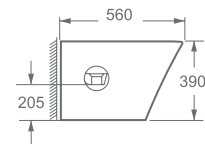

# CLEMENT FLOOR MOUNT TOILET

**NEW** **10**-year WARRANTY ON THE CERAMIC

**36 x 52 x 35 cm**

hidden fastening, without seat, rimless

**Hidden fastening**

**Seat:**

- Slim seat
- Quick release
- Soft close