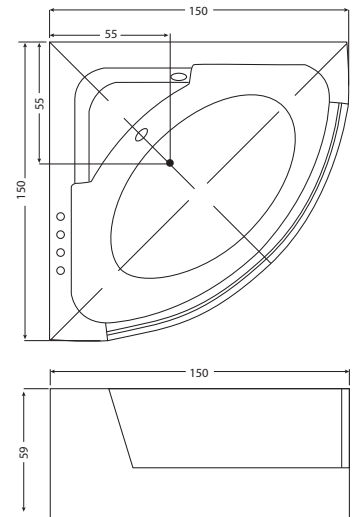

TERAMO

150 x 150 x 59 cm

BASIC

safety glass panel, overflow + drain, Flipper faucet set, unique pillow + backrest, exclusive chromotherapy lighting

TERAMO

FACTORY PRICE

Basic

OXYGEN THERAPY™ system

Flipper faucet set, standard equipment