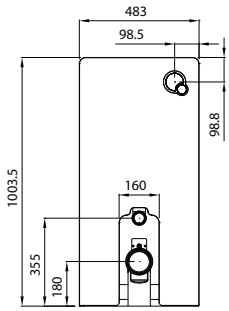

CORSICA

STANDALONE TANK FOR FLOOR MOUNT TOILETTES

NEW

48.3 x 10.8 x 100 cm

safety glass front, white, aluminium frame, dual-flush, pneumatic buttons, rounded design, for floor mount toilettes

* the price does not include the toilette