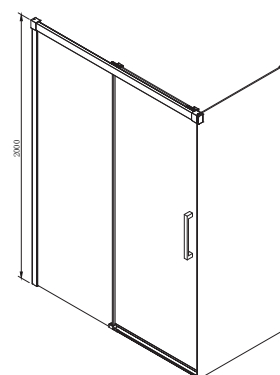

FABIO
SHOWER CABIN

NEW

Soft close

120 × 90 × 200 cm

Sliding door with soft-close sliding mechanism, 8 mm safety glass, aluminum handles, polished aluminum frame