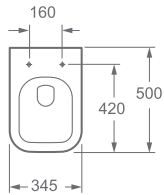

# DITTE FLOOR MOUNT BIDET

NEW

10-year  
WARRANTY ON  
THE CERAMIC

34.5 x 52 x 40 cm

hidden fastening, without faucet

Hidden  
fastening

**OPTIONS**

**SOFT CLOSE SEAT**