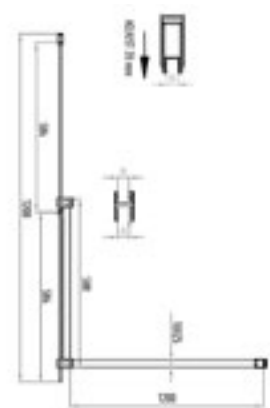

FUSION

WALK-IN SHOWER WALL

120 x 200 cm

8 mm safety glass, stainless steel bracket, polished aluminum profile, full-length mirror