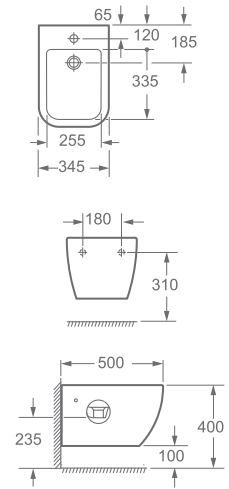

DITTE WALL-MOUNTED BIDET

NEW

10-year
WARRANTY ON
THE CERAMIC

34.5 x 50 x 30 cm

hidden fastening, without faucet

Hidden
fastening