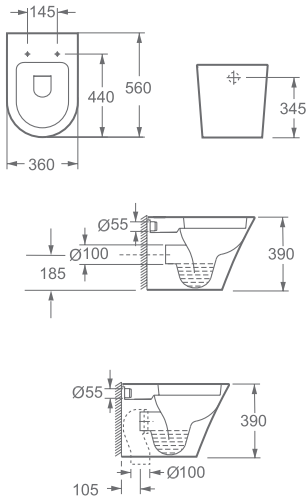

OPTIONS

- Slim seat
- Quick release
- Soft close

CLEMENT S - PIPE
converter module for P trap
(for floor mounted and one-piece toilettes)

CLEMENT FLOOR MOUNT TOILET

NEW **10**-year WARRANTY ON THE CERAMIC

36 x 52 x 35 cm

hidden fastening, without seat, rimless

Hidden fastening

Seat:

- Slim seat
- Quick release
- Soft close