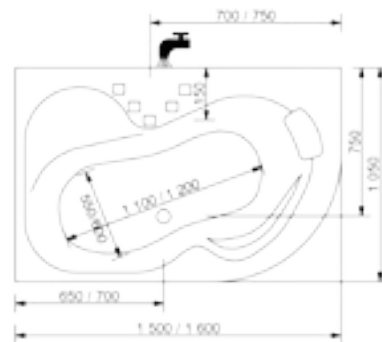

### OPTIONS

Front acrylic skirt

Leg structure

Pillow

CUBIC SLIM faucet

Exclusive chromotherapy lighting for E-Plus™ and E-Drive™ TOUCH

Nanotechnology surface treatment