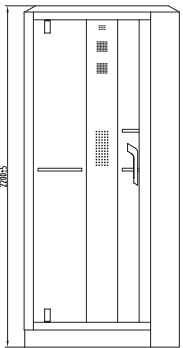

# FOCUS

STEAM CABIN

100 x 100 x 220 cm

8 mm thick safety glass, hinged door, steam bath/automatic cleaning function, ventilation fan, thermometer sensor, ozone disinfection, acrylic seat, shower compartment shelf, chrome towel rack, hidden digital interface (inside/outside), tropical shower, hand shower, hydromassage system, ceiling light, built-in FM radio, adjustable to straight wall, left/right side