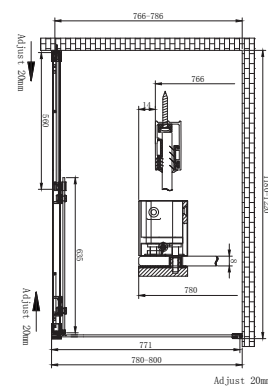

FABIO
SHOWER CABIN

NEW

Soft close

120 × 90 × 200 cm

Sliding door with soft-close sliding mechanism, 8 mm safety glass, aluminum handles, polished aluminum frame