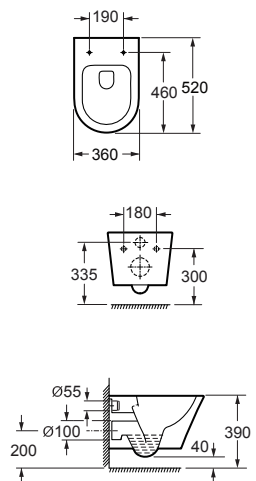

# CLEMENT FLOOR MOUNT BIDET

NEW

10-year  
WARRANTY ON  
THE CERAMIC

36 x 52 x 35 cm

hidden fastening, without faucet

Hidden  
fastening

**OPTIONS**

**SLIM SOFT CLOSE SEAT**