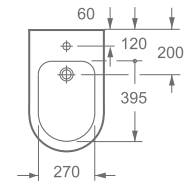

# CLEMENT FLOOR MOUNT TOILET

**NEW** **10**-year WARRANTY ON THE CERAMIC

**36 x 52 x 35 cm**

hidden fastening, without seat, rimless

**Hidden fastening**

**Seat:**

- Slim seat
- Quick release
- Soft close