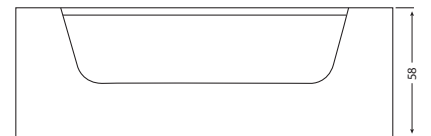

RHONE

170 x 85 x 58 cm

ACRYLIC TUB + E-DRIVE™ TOUCH
overflow + drain, chromotherapy lighting, safety glass
front panel, Flipper faucet set

E-DRIVE™ TOUCH
LCD Computer
Digitally controlled hydro massage and whirlpool
system
air control
Chromotherapy lighting
Drying system
Disinfection with ozone
Water level sensor
Security lock

RHONE

FACTORY PRICE

E-DRIVE™ TOUCH

Front acrylic skirt

Side acrylic skirt

Flipper faucet