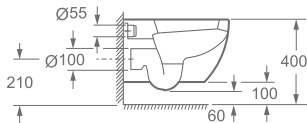

# DITTE FLOOR MOUNT BIDET

NEW

10-year  
WARRANTY ON  
THE CERAMIC

34.5 x 52 x 40 cm

hidden fastening, without faucet

Hidden  
fastening

**OPTIONS**

**SOFT CLOSE SEAT**