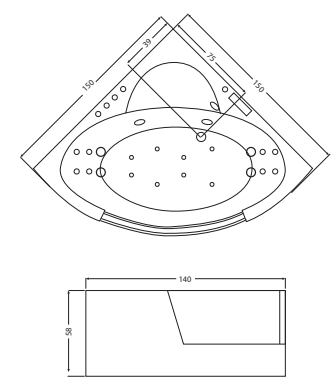

Flipper faucet set, standard equipment