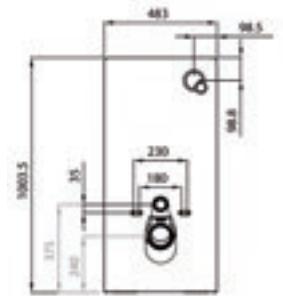

CORSICA

STANDALONE TANK FOR WALL-MOUNTED TOILETTES

NEW

48.3 x 10.8 x 100 cm

safety glass front, white, aluminium frame, dual-flush, pneumatic buttons, rounded design, for wall-mounted toilettes

* the price does not include the toilette