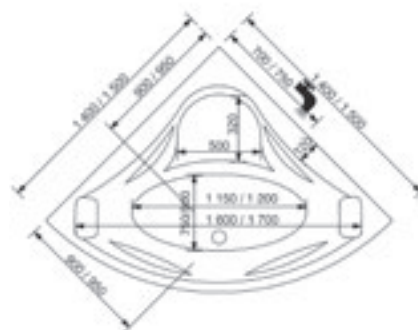

### OPTIONS

Front acrylic skirt

Leg structure

Pillow 2 pcs

RETRO faucet

Exclusive chromotherapy lighting for E-Plus™ and E-Drive™ TOUCH

Nanotechnology surface treatment