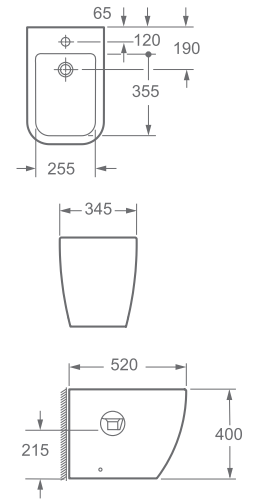

**DITTE** FLOOR MOUNT TOILET

**34.5 x 52 x 40 cm**

hidden fastening, S trap

**Seat:**

# DITTE FLOOR MOUNT BIDET

NEW

10-year  
WARRANTY ON  
THE CERAMIC

34.5 x 52 x 40 cm

hidden fastening, without faucet

Hidden  
fastening

**OPTIONS**

**SOFT CLOSE SEAT**