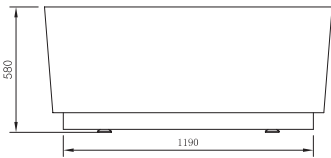

GLORIA 138 × 58 cm

NEW

Double-walled, dirt-proof acrylic tub body
Thickness of the acrylic layer: 4-5 mm
Drain and overflow

Double-walled framework:
Thanks to the massive 2-layer construction, no heavy steel supporting framework is needed, therefore the tub can be installed on statically critical slabs as well.
*the price does not include the faucet