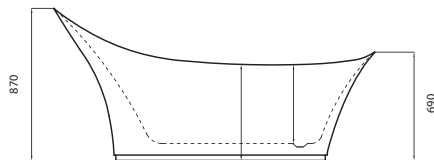

## SYMPHONY 180 x 79 x 87 cm

Double-walled, dirt-proof acrylic tub body  
Thickness of the acrylic layer: 4-5 mm  
Drain and overflow

Double-walled framework:  
Thanks to the massive 2-layer construction, no heavy steel supporting framework is needed, therefore the tub can be installed on statically critical slabs as well.