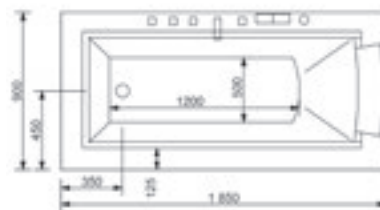

NERA

FACTORY PRICE

Basic
PNEUMATIC CONTROLLED HYDROMASSAGE BATHTUBS
Hydro™ • 6+4+2
HydroAir™ • 6+4+2+10
DIGITALLY CONTROLLED HYDROMASSAGE BATHTUBS
OXYGEN THERAPY™
E-Plus™ • 6+4+2+10
E-Drive™ TOUCH • 6+4+2+10
E-Max™ TOUCH • 6+4+2+10
OPTIONS
Front acrylic skirt
Side acrylic skirt
Acrylic frame black/white
Pillow
CUBIC SLIM/EXTRA faucet
Exclusive chromotherapy lighting for E-Plus™ and E-Drive™ TOUCH
Nanotechnology surface treatment