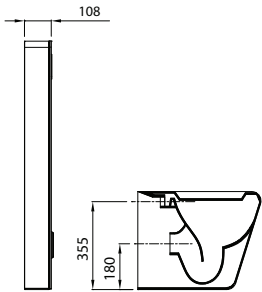

CORSICA

STANDALONE TANK FOR FLOOR MOUNT TOILETTES

NEW

48.3 x 10.8 x 100 cm

safety glass front, white, aluminium frame, dual-flush, pneumatic buttons, rounded design, for floor mount toilettes

* the price does not include the toilette