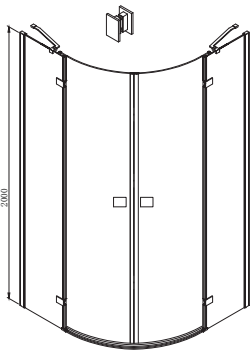

# CLYDE<sup>90</sup>

SHOWER CABIN

90 x 90 x 200 cm

stainless steel bracket, 8 mm safety glass, glossy aluminum profile, sliding door, concealed hinge, left/right side

concealed hinge

stainless steel bracket

## CLYDE<sup>120</sup>

SHOWER CABIN

120 x 90 x 200 cm

stainless steel bracket, 8 mm safety glass, glossy aluminum profile, sliding door, concealed hinge, left/right side

polished aluminum frame

aluminum handle

# ARNO

SHOWER CABIN

NEW

90 × 90 × 200 cm

8 mm fixed glasses and doors, stainless steel bracket, 2 arched doors, polished aluminum frame, hidden fixing hinge, closure strap magnet strip

detachable front panel