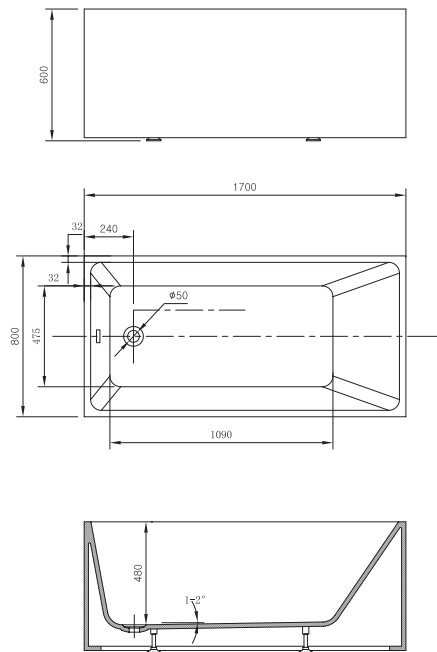

FLAVIA 170 × 80 × 60 cm

NEW

Double-walled, dirt-proof acrylic tub body
Thickness of the acrylic layer: 4-5 mm
Drain and overflow

Double-walled framework:
Thanks to the massive 2-layer construction, no heavy steel supporting framework is needed, therefore the tub can be installed on statically critical slabs as well.
*the price does not include the faucet