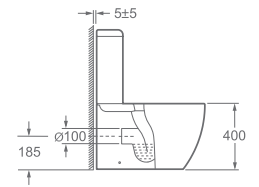

# CLEMENT WALL-MOUNTED BIDET

NEW

10-year  
WARRANTY ON  
THE CERAMIC

36 × 53 × 32.5 cm

hidden fastening, without seat

Hidden  
fastening