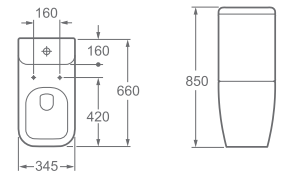

# CLEMENT WALL-MOUNTED BIDET

NEW

10-year  
WARRANTY ON  
THE CERAMIC

36 × 53 × 32.5 cm

hidden fastening, without seat

Hidden  
fastening