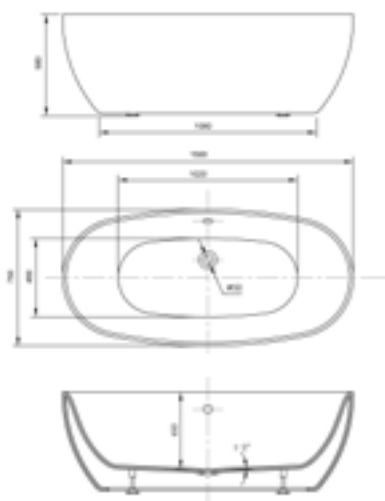

OVAL 150 × 75 × 58 cm

Double-walled, dirt-proof acrylic tub body
Thickness of the acrylic layer: 4-5 mm
Drain and overflow

Double-walled framework:
Thanks to the massive 2-layer construction, no heavy steel supporting framework is needed, therefore the tub can be installed on statically critical slabs as well.

*the price does not include the faucet

Factory price: **tba.**