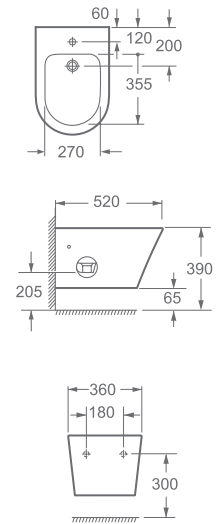

CLEMENT WALL-MOUNTED BIDET

NEW

10-year
WARRANTY ON
THE CERAMIC

36 × 53 × 32.5 cm

hidden fastening, without seat

Hidden
fastening