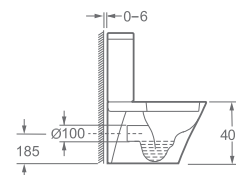

CLEMENT ONE-PIECE TOILET

NEW **10**-year WARRANTY ON THE CERAMIC

36 x 66.5 x 40/83.5 cm S trap, 4/6 l flush, Hidden fastening

Dual Flush
4/6 l

Hidden fastening

Seat:

Slim seat

Quick release

Soft close