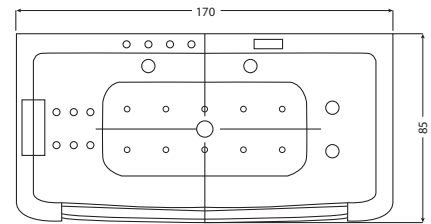

RHONE

170 x 85 x 58 cm

ACRYLIC TUB + E-DRIVE™ TOUCH
overflow + drain, chromotherapy lighting, safety glass
front panel, Flipper faucet set

E-DRIVE™ TOUCH
LCD Computer
Digitally controlled hydro massage and whirlpool
system
air control
Chromotherapy lighting
Drying system
Disinfection with ozone
Water level sensor
Security lock

RHONE

FACTORY PRICE

E-DRIVE™ TOUCH

Front acrylic skirt

Side acrylic skirt

Flipper faucet