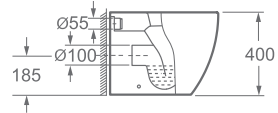

## DITTE ONE-PIECE TOILET

**34.5 x 66 x 40/85 cm** 4/6 l flush, hidden fastening, S trap, **option:** P trap toilet inlet pipe, seat

**Seat:**

**OPTIONS**

**SOFT CLOSE SEAT**

**DITTE S - TOILET INLET PIPE**  
converter module for P trap  
(for floor mounted and one-  
piece toilettes)