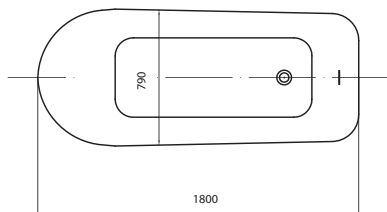

## SYMPHONY 180 x 79 x 87 cm

Double-walled, dirt-proof acrylic tub body  
Thickness of the acrylic layer: 4-5 mm  
Drain and overflow

Double-walled framework:  
Thanks to the massive 2-layer construction, no heavy steel supporting framework is needed, therefore the tub can be installed on statically critical slabs as well.