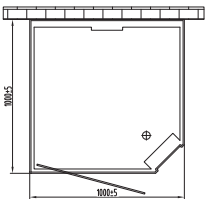

# FOCUS

STEAM CABIN

100 x 100 x 220 cm

8 mm thick safety glass, hinged door, steam bath/automatic cleaning function, ventilation fan, thermometer sensor, ozone disinfection, acrylic seat, shower compartment shelf, chrome towel rack, hidden digital interface (inside/outside), tropical shower, hand shower, hydromassage system, ceiling light, built-in FM radio, adjustable to straight wall, left/right side