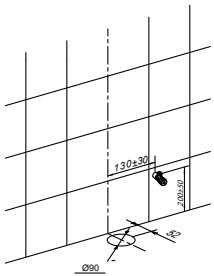

CORSICA

STANDALONE TANK FOR FLOOR MOUNT TOILETTES

NEW

48.3 x 10.8 x 100 cm

safety glass front, white, aluminium frame, dual-flush, pneumatic buttons, rounded design, for floor mount toilettes

* the price does not include the toilette