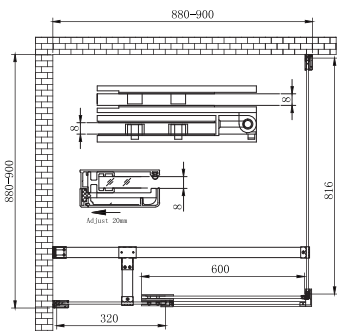

# CLYDE<sup>90</sup>

SHOWER CABIN

90 x 90 x 200 cm

stainless steel bracket, 8 mm safety glass, glossy aluminum profile, sliding door, concealed hinge, left/right side

concealed hinge

stainless steel bracket